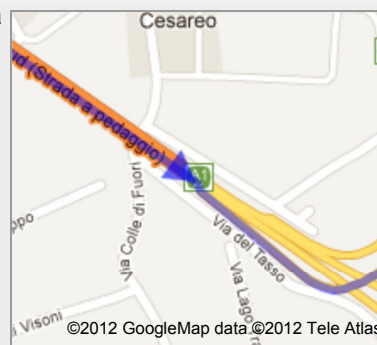

Directions to Via della Villa Tignanello, 50026
San Casciano in Val di Pesa FI
319 km – about 2 hours 54 mins

 Diramazione Roma Sud, Roma

1. Head **southeast** on **A1**dir
Partial toll road
About 9 mins

go 15.6 km
total 15.6 km

2. Take the exit toward **Firenze/L'Aquila/Pescara**
Toll road
About 1 min

go 950 m
total 16.5 km

3. Merge onto **A1**
Toll road
About 2 hours 21 mins

go 280 km
total 297 km

4. Take exit **Firenze-Impruneta** toward **Firenze Impruneta**
Partial toll road
About 1 min

go 650 m
total 297 km

5. At the roundabout, take the **1st** exit onto **Raccordo Autostradale Siena-Firenze** heading to **Siena/Colle Val d'Elsa/Poggibonsi/Grosseto**
About 13 mins

go 16.1 km
total 314 km

go 1.2 km
total 317 km

➔ 11. Turn right onto **Via Santa Maria Macerata**

go 92 m
total 317 km

⬅ 12. Take the 1st left onto **Via Campoli**
About 2 mins

go 1.1 km
total 318 km

➔ 13. Take the 2nd right onto **Via della Villa Tignanello**
About 1 min