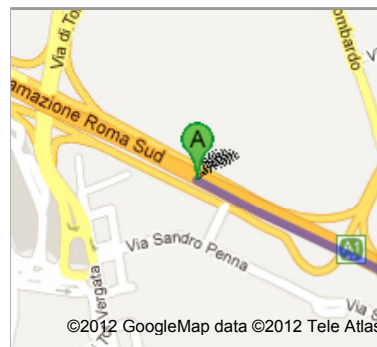

Directions to Via della Villa Tignanello, 50026
San Casciano in Val di Pesa FI
319 km – about 2 hours 54 mins

 Diramazione Roma Sud, Roma

1. Head **southeast** on **A1**dir
Partial toll road
About 9 mins

go 15.6 km
total 15.6 km

2. Take the exit toward **Firenze/L'Aquila/Pescara**
Toll road
About 1 min

go 950 m
total 16.5 km

3. Merge onto **A1**
Toll road
About 2 hours 21 mins

go 280 km
total 297 km

4. Take exit **Firenze-Impruneta** toward **Firenze Impruneta**
Partial toll road
About 1 min

go 650 m
total 297 km

5. At the roundabout, take the **1st** exit onto **Raccordo Autostradale Siena-Firenze** heading to **Siena/Colle Val d'Elsa/Poggibonsi/Grosseto**
About 13 mins

go 16.1 km
total 314 km

go 1.2 km
total 317 km

➔ 11. Turn right onto **Via Santa Maria Macerata**

go 92 m
total 317 km

⬅ 12. Take the 1st left onto **Via Campoli**
About 2 mins

go 1.1 km
total 318 km

➔ 13. Take the 2nd right onto **Via della Villa Tignanello**
About 1 min