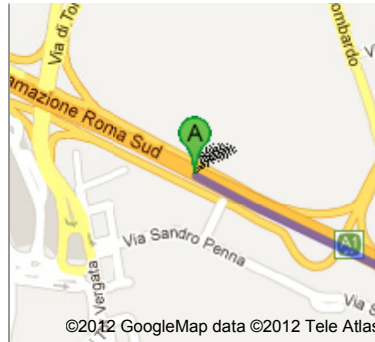

Directions to Via della Villa Tignanello, 50026
San Casciano in Val di Pesa FI
319 km – about 2 hours 54 mins

 Diramazione Roma Sud, Roma

1. Head **southeast** on **A1**dir
Partial toll road
About 9 mins

go 15.6 km
total 15.6 km

2. Take the exit toward **Firenze/L'Aquila/Pescara**
Toll road
About 1 min

go 950 m
total 16.5 km

3. Merge onto **A1**
Toll road
About 2 hours 21 mins

go 280 km
total 297 km

4. Take exit **Firenze-Impruneta** toward **Firenze Impruneta**
Partial toll road
About 1 min

go 650 m
total 297 km

5. At the roundabout, take the **1st** exit onto **Raccordo Autostradale Siena-Firenze** heading to **Siena/Colle Val d'Elsa/Poggibonsi/Grosseto**
About 13 mins

go 16.1 km
total 314 km

go 1.2 km
total 317 km

➔ 11. Turn right onto **Via Santa Maria Macerata**

go 92 m
total 317 km

⬅ 12. Take the 1st left onto **Via Campoli**
About 2 mins

go 1.1 km
total 318 km

➔ 13. Take the 2nd right onto **Via della Villa Tignanello**
About 1 min