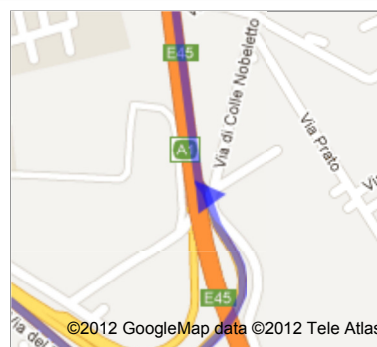

Directions to Via della Villa Tignanello, 50026
San Casciano in Val di Pesa FI
319 km – about 2 hours 54 mins

 Diramazione Roma Sud, Roma

1. Head **southeast** on **A1**dir
Partial toll road
About 9 mins

go 15.6 km
total 15.6 km

2. Take the exit toward **Firenze/L'Aquila/Pescara**
Toll road
About 1 min

go 950 m
total 16.5 km

3. Merge onto **A1**
Toll road
About 2 hours 21 mins

go 280 km
total 297 km

4. Take exit **Firenze-Impruneta** toward **Firenze Impruneta**
Partial toll road
About 1 min

go 650 m
total 297 km

5. At the roundabout, take the **1st** exit onto **Raccordo Autostradale Siena-Firenze** heading to **Siena/Colle Val d'Elsa/Poggibonsi/Grosseto**
About 13 mins

go 16.1 km
total 314 km

go 1.2 km
total 317 km

➔ 11. Turn right onto **Via Santa Maria Macerata**

go 92 m
total 317 km

⬅ 12. Take the 1st left onto **Via Campoli**
About 2 mins

go 1.1 km
total 318 km

➔ 13. Take the 2nd right onto **Via della Villa Tignanello**
About 1 min