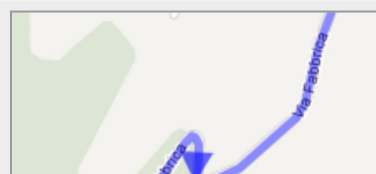

go 350 m
total 314 km

8. Turn right onto **Via Chiantigiana sulla Pesa/SP94**
About 1 min

go 800 m
total 315 km

9. Take the 2nd left onto **Via Fabbrica**
About 2 mins

go 1.1 km
total 316 km

10. Take the 1st left to stay on **Via Fabbrica**
About 2 mins

go 1.2 km
total 317 km

➔ 11. Turn right onto **Via Santa Maria Macerata**

go 92 m
total 317 km

⬅ 12. Take the 1st left onto **Via Campoli**
About 2 mins

go 1.1 km
total 318 km

➔ 13. Take the 2nd right onto **Via della Villa Tignanello**
About 1 min